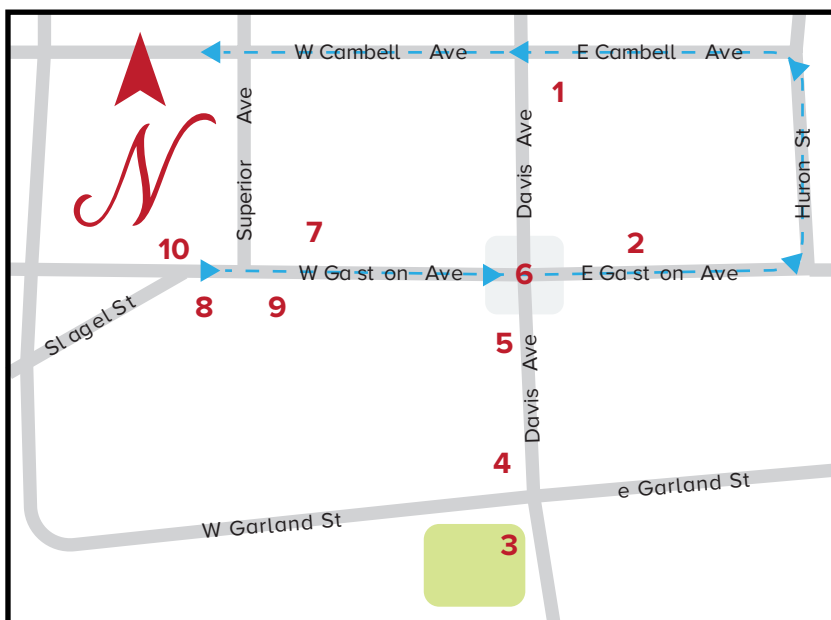

ANNUAL HARRIETTA BLUEBERRY Festival

HARRIETTA MAP

1. Harrietta United Methodist Church
 2. Harrietta Historical Museum
 3. Joe Videc Memorial Park
 4. Harrietta Village Hall
 5. US Post Office
 6. Four Corners
 7. Slagle/Harrietta Fire Department
 8. St. Edward Catholic Church
 9. AT&T Building Yard
 10. Parade Start
- Parade Route