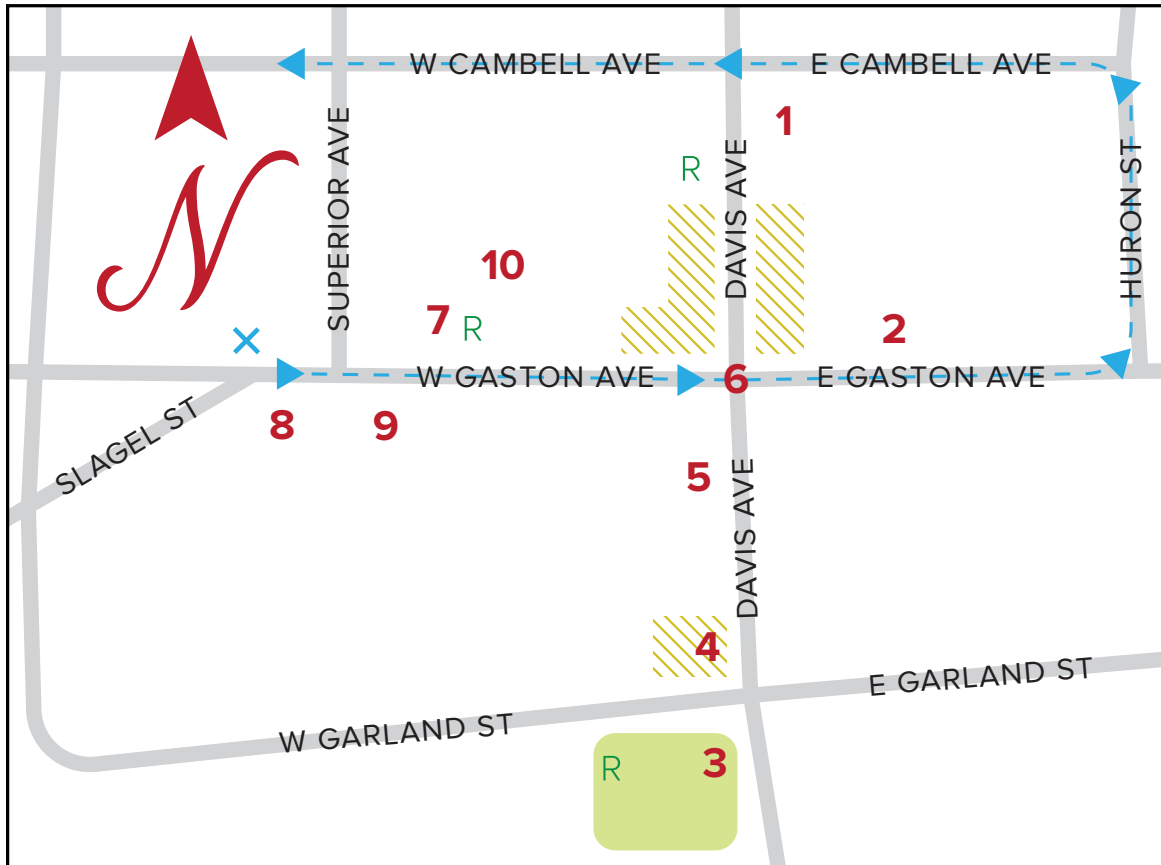

HARRIETTA BLUEBERRY

EST. FESTIVAL 2007

HARRIETTA MAP

1. Harrietta United Methodist Church
 2. Harrietta Historical Museum
 3. Joe Videc Memorial Park
 4. Harrietta Village Hall
 5. US Post Office
 6. Four Corners
 7. Slagle/Harrietta Fire Department
 8. St. Edward Catholic Church
 9. AT&T Building Yard
 10. Beer Tent (NEW!)
- ✕ Parade Start
 - Parade Route
 - R Restrooms
 - ▨ Vendors

NEARBY ATTRACTIONS

Harrietta State Fish Hatchery
 Slagle Creek Nature Trail
 Oliver Family Nature Preserve
 Blueberry Hill